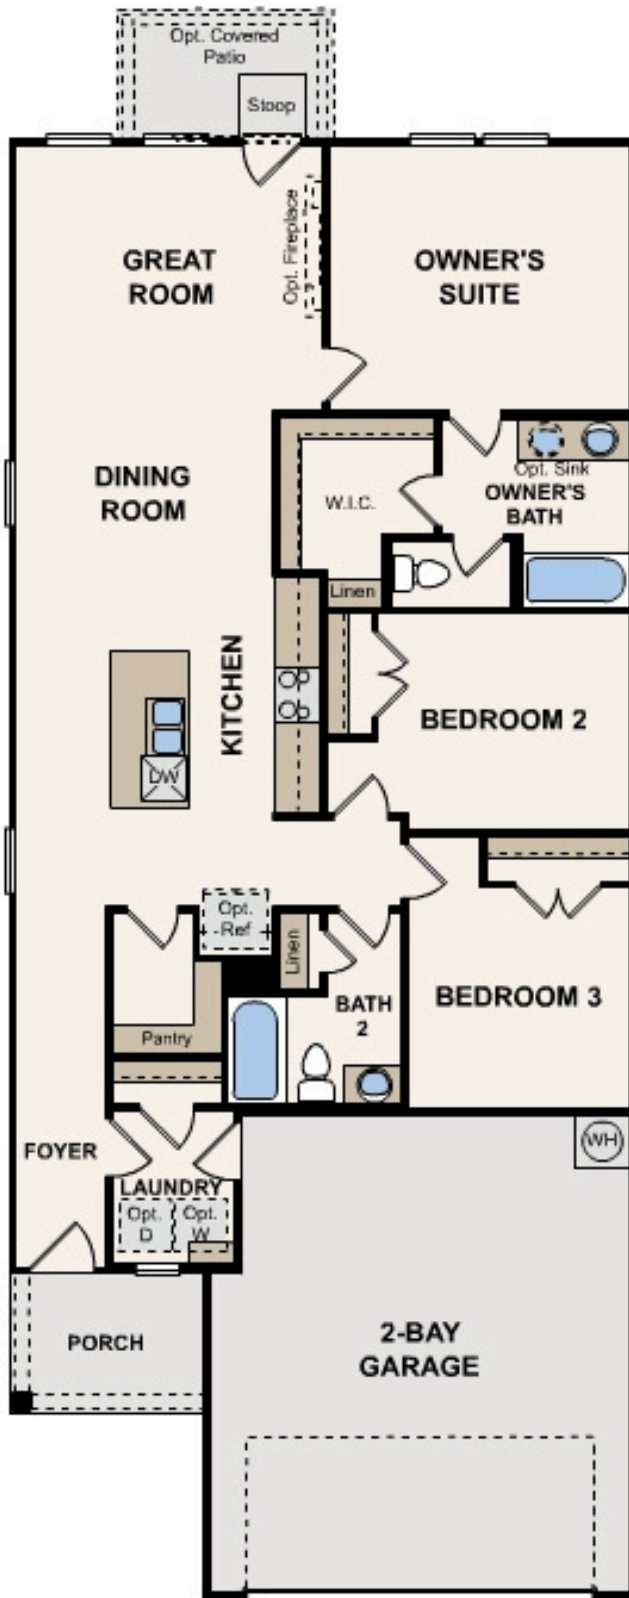

The Meadows at Stallion Run

Maverick | 1388 | *From \$289,990*

APPROX. 1,388 SQ. FT. | 1-STORY | 3 BEDS | 2 BATHS | 2-BAY GARAGE

Elevation A

Elevation B

Elevation C

Prices, plans, and terms are effective on the date of publication and subject to change without notice. Square footage/dimensions shown is only an estimate and actual square footage/dimensions will differ. Buyer should rely on his or her own evaluation of usable area. Depictions of homes or other features are artist conceptions. Hardscape, landscape, and other items shown may be decorator suggestions that are not included in the purchase price and availability may vary. ©06/2025 Century Communities, Inc.

OPT. OWNER'S SHOWER

OPT. FAU CLOSET

Prices, plans, and terms are effective on the date of publication and subject to change without notice. Square footage/dimensions shown is only an estimate and actual square footage/dimensions will differ. Buyer should rely on his or her own evaluation of usable area. Depictions of homes or other features are artist conceptions. Hardscape, landscape, and other items shown may be decorator suggestions that are not included in the purchase price and availability may vary. ©06/2025 Century Communities, Inc.