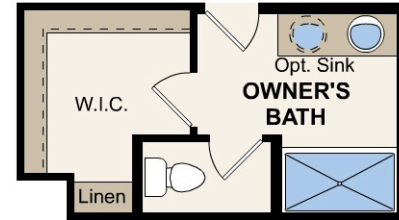

The Meadows at Stallion Run

Maverick | 1388 | *From \$289,990*

APPROX. 1,388 SQ. FT. | 1-STORY | 3 BEDS | 2 BATHS | 2-BAY GARAGE

Elevation A

Elevation B

Elevation C

Prices, plans, and terms are effective on the date of publication and subject to change without notice. Square footage/dimensions shown is only an estimate and actual square footage/dimensions will differ. Buyer should rely on his or her own evaluation of usable area. Depictions of homes or other features are artist conceptions. Hardscape, landscape, and other items shown may be decorator suggestions that are not included in the purchase price and availability may vary. ©06/2025 Century Communities, Inc.

OPT. OWNER'S SHOWER

OPT. FAU CLOSET

Prices, plans, and terms are effective on the date of publication and subject to change without notice. Square footage/dimensions shown is only an estimate and actual square footage/dimensions will differ. Buyer should rely on his or her own evaluation of usable area. Depictions of homes or other features are artist conceptions. Hardscape, landscape, and other items shown may be decorator suggestions that are not included in the purchase price and availability may vary. ©06/2025 Century Communities, Inc.