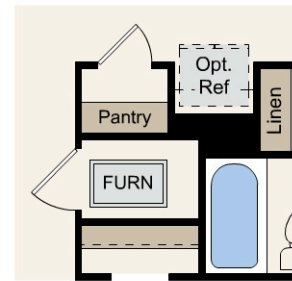

The Meadows at Stallion Run

Maverick | 1388 | *From \$289,990*

APPROX. 1,388 SQ. FT. | 1-STORY | 3 BEDS | 2 BATHS | 2-BAY GARAGE

Elevation A

Elevation B

Elevation C

Prices, plans, and terms are effective on the date of publication and subject to change without notice. Square footage/dimensions shown is only an estimate and actual square footage/dimensions will differ. Buyer should rely on his or her own evaluation of usable area. Depictions of homes or other features are artist conceptions. Hardscape, landscape, and other items shown may be decorator suggestions that are not included in the purchase price and availability may vary. ©06/2025 Century Communities, Inc.

OPT. OWNER'S SHOWER

OPT. FAU CLOSET

Prices, plans, and terms are effective on the date of publication and subject to change without notice. Square footage/dimensions shown is only an estimate and actual square footage/dimensions will differ. Buyer should rely on his or her own evaluation of usable area. Depictions of homes or other features are artist conceptions. Hardscape, landscape, and other items shown may be decorator suggestions that are not included in the purchase price and availability may vary. ©06/2025 Century Communities, Inc.