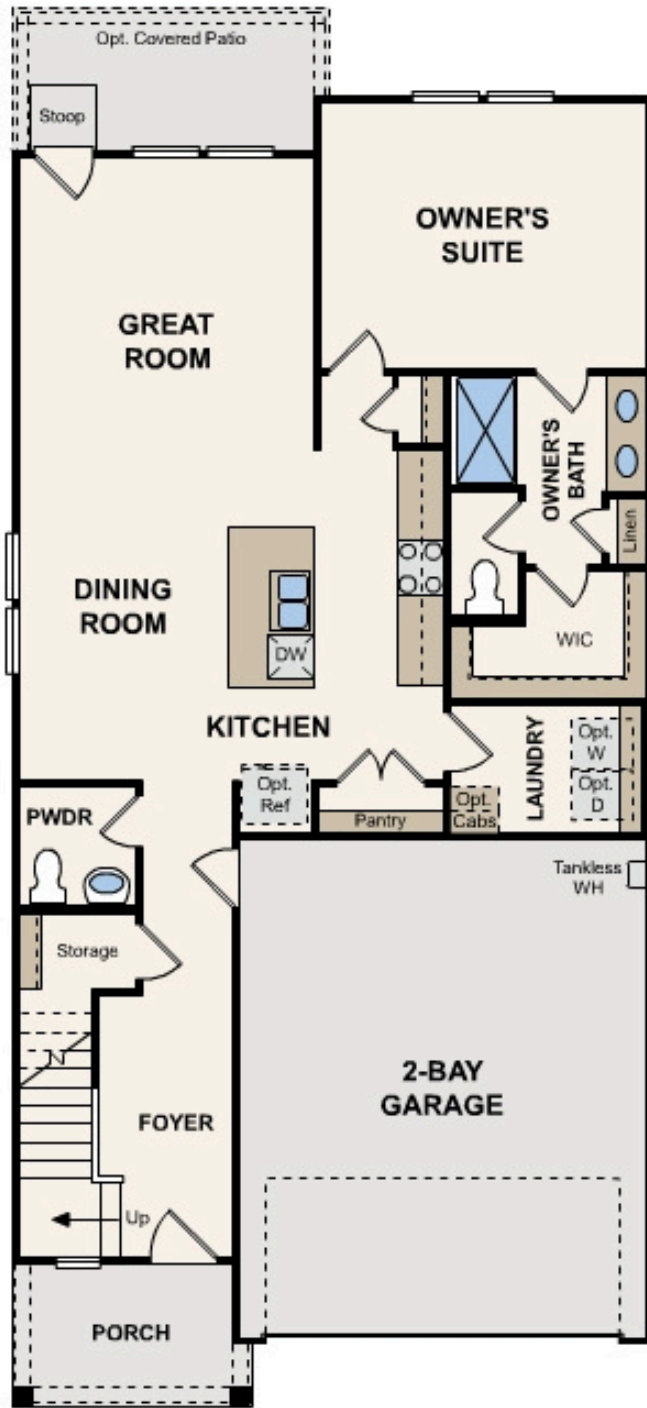

The Meadows at Stallion Run

Lexington | 1785 | *From \$307,990*

APPROX. 1,785 SQ. FT. | 2-STORY | 4 BEDS | 2.5 BATHS | 2-BAY GARAGE

Elevation A

Elevation B

Elevation C

Prices, plans, and terms are effective on the date of publication and subject to change without notice. Square footage/dimensions shown is only an estimate and actual square footage/dimensions will differ. Buyer should rely on his or her own evaluation of usable area. Depictions of homes or other features are artist conceptions. Hardscape, landscape, and other items shown may be decorator suggestions that are not included in the purchase price and availability may vary. ©06/2025 Century Communities, Inc.

FIRST FLOOR

SECOND FLOOR

Prices, plans, and terms are effective on the date of publication and subject to change without notice. Square footage/dimensions shown is only an estimate and actual square footage/dimensions will differ. Buyer should rely on his or her own evaluation of usable area. Depictions of homes or other features are artist conceptions. Hardscape, landscape, and other items shown may be decorator suggestions that are not included in the purchase price and availability may vary. ©06/2025 Century Communities, Inc.