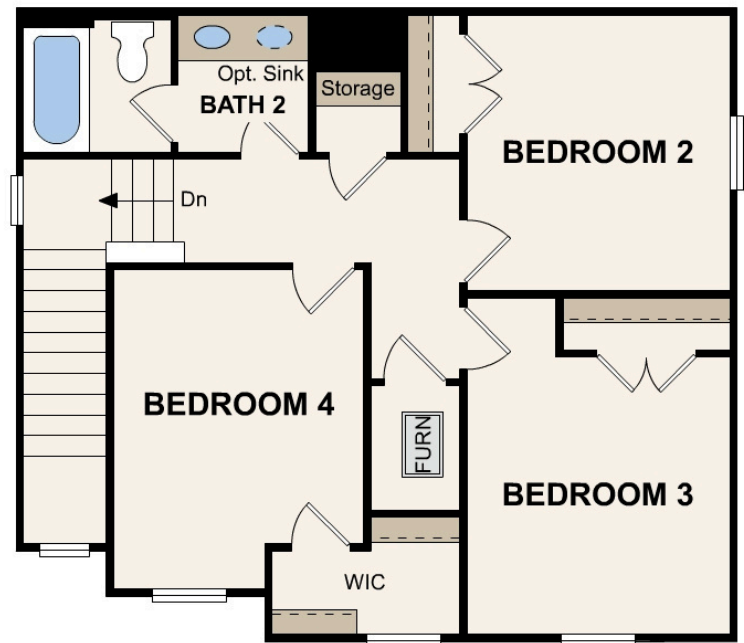

The Meadows at Stallion Run

Lexington | 1785 | *From \$307,990*

APPROX. 1,785 SQ. FT. | 2-STORY | 4 BEDS | 2.5 BATHS | 2-BAY GARAGE

Elevation A

Elevation B

Elevation C

Prices, plans, and terms are effective on the date of publication and subject to change without notice. Square footage/dimensions shown is only an estimate and actual square footage/dimensions will differ. Buyer should rely on his or her own evaluation of usable area. Depictions of homes or other features are artist conceptions. Hardscape, landscape, and other items shown may be decorator suggestions that are not included in the purchase price and availability may vary. ©06/2025 Century Communities, Inc.

FIRST FLOOR

SECOND FLOOR

Prices, plans, and terms are effective on the date of publication and subject to change without notice. Square footage/dimensions shown is only an estimate and actual square footage/dimensions will differ. Buyer should rely on his or her own evaluation of usable area. Depictions of homes or other features are artist conceptions. Hardscape, landscape, and other items shown may be decorator suggestions that are not included in the purchase price and availability may vary. ©06/2025 Century Communities, Inc.