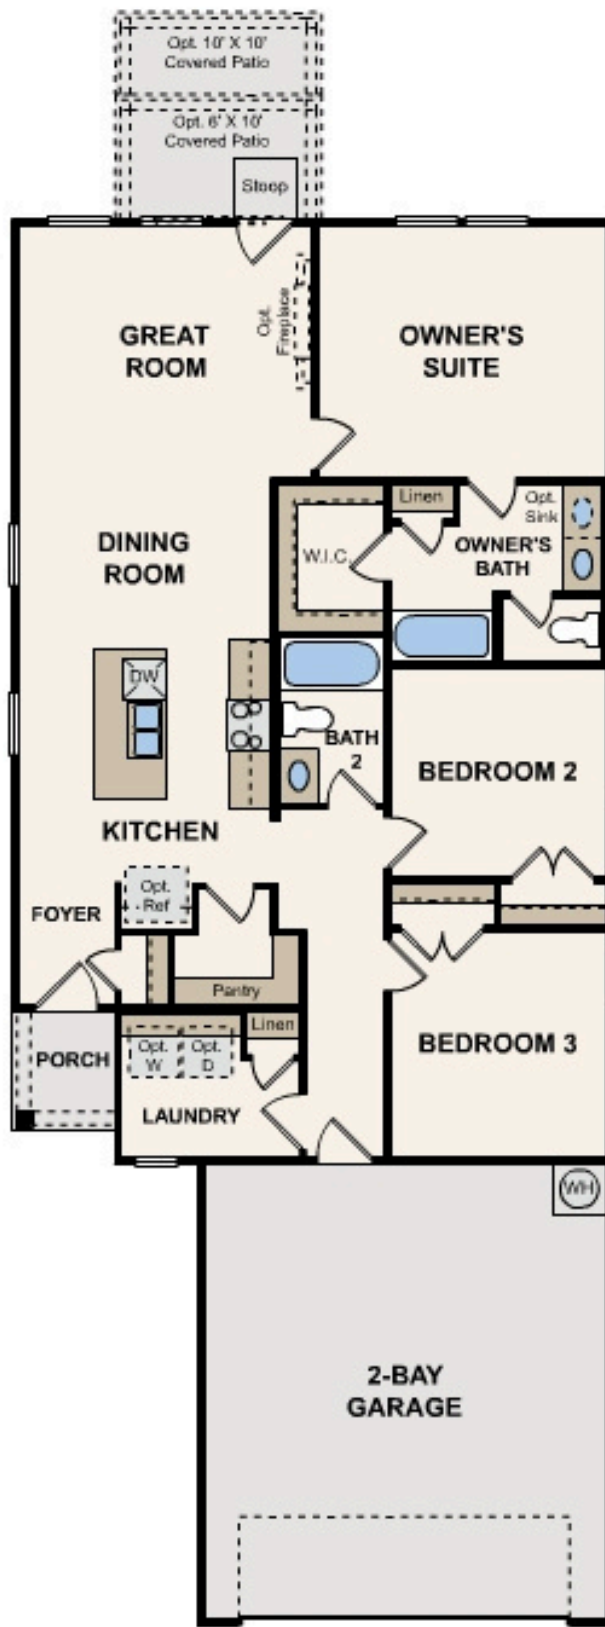

The Meadows at Stallion Run

Isabel | 1288 | *From \$279,990*

APPROX. 1,288 SQ. FT. | 1-STORY | 3 BEDS | 2 BATHS | 2-BAY GARAGE

Elevation A

Elevation B

Elevation C

Prices, plans, and terms are effective on the date of publication and subject to change without notice. Square footage/dimensions shown is only an estimate and actual square footage/dimensions will differ. Buyer should rely on his or her own evaluation of usable area. Depictions of homes or other features are artist conceptions. Hardscape, landscape, and other items shown may be decorator suggestions that are not included in the purchase price and availability may vary. ©06/2025 Century Communities, Inc.

Prices, plans, and terms are effective on the date of publication and subject to change without notice. Square footage/dimensions shown is only an estimate and actual square footage/dimensions will differ. Buyer should rely on his or her own evaluation of usable area. Depictions of homes or other features are artist conceptions. Hardscape, landscape, and other items shown may be decorator suggestions that are not included in the purchase price and availability may vary. ©06/2025 Century Communities, Inc.