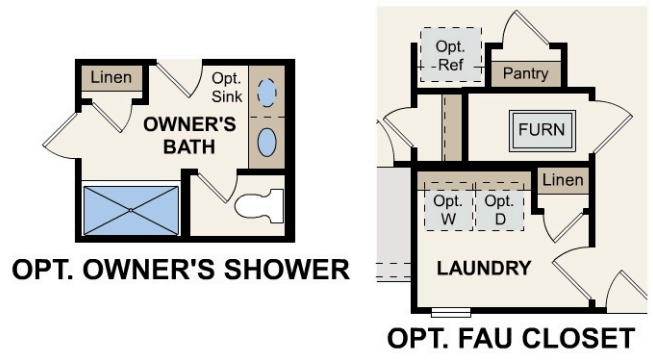

The Meadows at Stallion Run

Isabel | 1288 | *From \$279,990*

APPROX. 1,288 SQ. FT. | 1-STORY | 3 BEDS | 2 BATHS | 2-BAY GARAGE

Elevation A

Elevation B

Elevation C

Prices, plans, and terms are effective on the date of publication and subject to change without notice. Square footage/dimensions shown is only an estimate and actual square footage/dimensions will differ. Buyer should rely on his or her own evaluation of usable area. Depictions of homes or other features are artist conceptions. Hardscape, landscape, and other items shown may be decorator suggestions that are not included in the purchase price and availability may vary. ©06/2025 Century Communities, Inc.