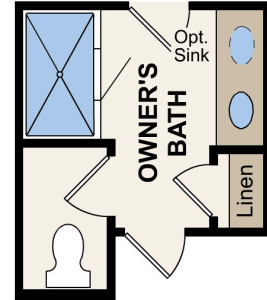

The Meadows at Stallion Run

Fresno | 1531 | *From \$292,990*

APPROX. 1,531 SQ. FT. | 1-STORY | 4 BEDS | 2 BATHS | 2-BAY GARAGE

Elevation A

Elevation B

Elevation C

Prices, plans, and terms are effective on the date of publication and subject to change without notice. Square footage/dimensions shown is only an estimate and actual square footage/dimensions will differ. Buyer should rely on his or her own evaluation of usable area. Depictions of homes or other features are artist conceptions. Hardscape, landscape, and other items shown may be decorator suggestions that are not included in the purchase price and availability may vary. ©06/2025 Century Communities, Inc.

OPT. WALK-IN SHOWER

Prices, plans, and terms are effective on the date of publication and subject to change without notice. Square footage/dimensions shown is only an estimate and actual square footage/dimensions will differ. Buyer should rely on his or her own evaluation of usable area. Depictions of homes or other features are artist conceptions. Hardscape, landscape, and other items shown may be decorator suggestions that are not included in the purchase price and availability may vary. ©06/2025 Century Communities, Inc.