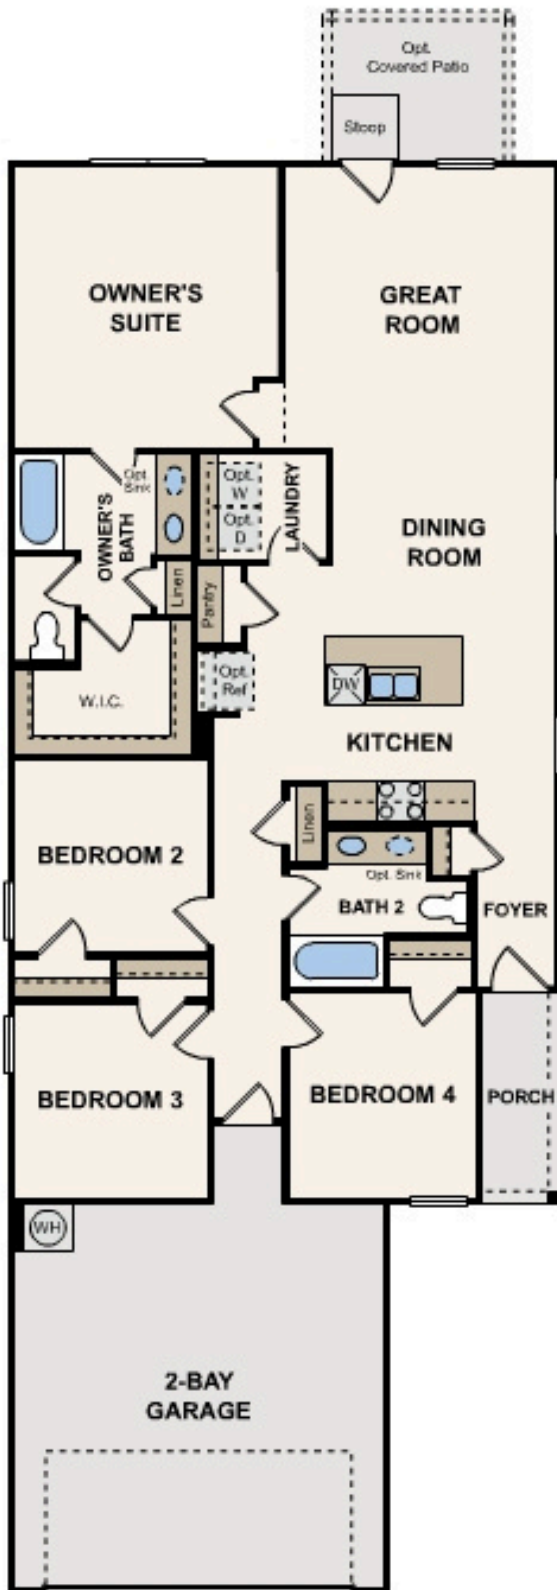

The Meadows at Stallion Run

Fresno | 1531 | *From \$292,990*

APPROX. 1,531 SQ. FT. | 1-STORY | 4 BEDS | 2 BATHS | 2-BAY GARAGE

Elevation A

Elevation B

Elevation C

Prices, plans, and terms are effective on the date of publication and subject to change without notice. Square footage/dimensions shown is only an estimate and actual square footage/dimensions will differ. Buyer should rely on his or her own evaluation of usable area. Depictions of homes or other features are artist conceptions. Hardscape, landscape, and other items shown may be decorator suggestions that are not included in the purchase price and availability may vary. ©06/2025 Century Communities, Inc.

OPT. WALK-IN SHOWER

Prices, plans, and terms are effective on the date of publication and subject to change without notice. Square footage/dimensions shown is only an estimate and actual square footage/dimensions will differ. Buyer should rely on his or her own evaluation of usable area. Depictions of homes or other features are artist conceptions. Hardscape, landscape, and other items shown may be decorator suggestions that are not included in the purchase price and availability may vary. ©06/2025 Century Communities, Inc.