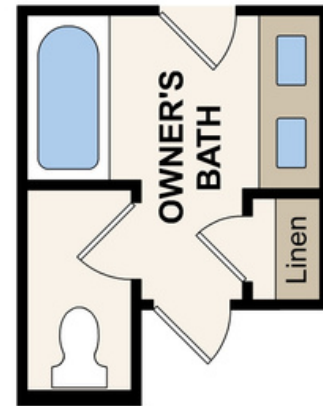

The Meadows at Stallion Run

Laurel 2 | 1698 | *From \$304,990*

APPROX. 1,698 SQ. FT. | 1-STORY | 3 BEDS | 2 BATHS | 2-BAY GARAGE

Elevation A

Elevation B

Elevation C

Prices, plans, and terms are effective on the date of publication and subject to change without notice. Square footage/dimensions shown is only an estimate and actual square footage/dimensions will differ. Buyer should rely on his or her own evaluation of usable area. Depictions of homes or other features are artist conceptions. Hardscape, landscape, and other items shown may be decorator suggestions that are not included in the purchase price and availability may vary. ©2026 Century Communities, Inc.

OPT. OWNER'S BATH TUB

Prices, plans, and terms are effective on the date of publication and subject to change without notice. Square footage/dimensions shown is only an estimate and actual square footage/dimensions will differ. Buyer should rely on his or her own evaluation of usable area. Depictions of homes or other features are artist conceptions. Hardscape, landscape, and other items shown may be decorator suggestions that are not included in the purchase price and availability may vary. ©2026 Century Communities, Inc.