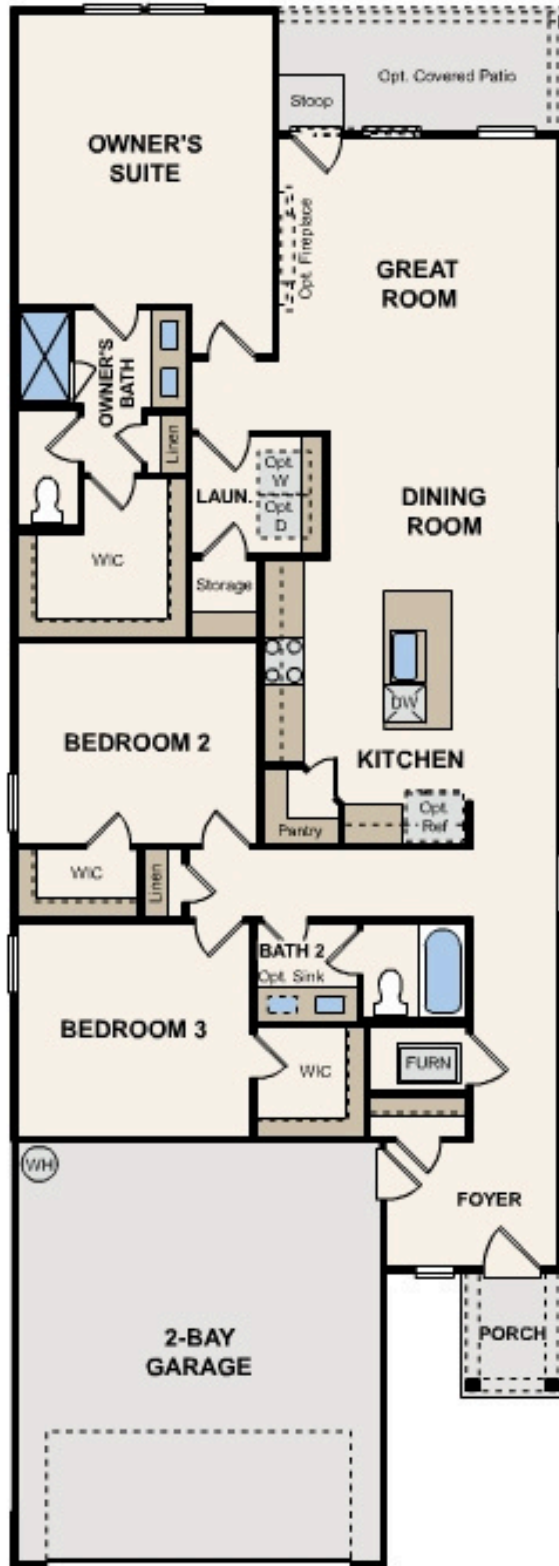

The Meadows at Stallion Run

Laurel 2 | 1698 | *From \$304,990*

APPROX. 1,698 SQ. FT. | 1-STORY | 3 BEDS | 2 BATHS | 2-BAY GARAGE

Elevation A

Elevation B

Elevation C

Prices, plans, and terms are effective on the date of publication and subject to change without notice. Square footage/dimensions shown is only an estimate and actual square footage/dimensions will differ. Buyer should rely on his or her own evaluation of usable area. Depictions of homes or other features are artist conceptions. Hardscape, landscape, and other items shown may be decorator suggestions that are not included in the purchase price and availability may vary. ©2026 Century Communities, Inc.

OPT. OWNER'S BATH TUB

Prices, plans, and terms are effective on the date of publication and subject to change without notice. Square footage/dimensions shown is only an estimate and actual square footage/dimensions will differ. Buyer should rely on his or her own evaluation of usable area. Depictions of homes or other features are artist conceptions. Hardscape, landscape, and other items shown may be decorator suggestions that are not included in the purchase price and availability may vary. ©2026 Century Communities, Inc.