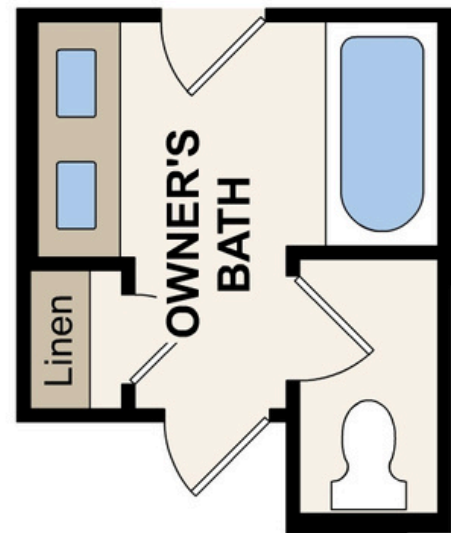

The Meadows at Stallion Run

Cedar | 1587 | *From \$299,990*

APPROX. 1,587 SQ. FT. | 1-STORY | 4 BEDS | 2 BATHS | 2-BAY GARAGE

Elevation A

Elevation B

Elevation C

Prices, plans, and terms are effective on the date of publication and subject to change without notice. Square footage/dimensions shown is only an estimate and actual square footage/dimensions will differ. Buyer should rely on his or her own evaluation of usable area. Depictions of homes or other features are artist conceptions. Hardscape, landscape, and other items shown may be decorator suggestions that are not included in the purchase price and availability may vary. ©2026 Century Communities, Inc.

OPT. OWNER'S BATH TUB

Prices, plans, and terms are effective on the date of publication and subject to change without notice. Square footage/dimensions shown is only an estimate and actual square footage/dimensions will differ. Buyer should rely on his or her own evaluation of usable area. Depictions of homes or other features are artist conceptions. Hardscape, landscape, and other items shown may be decorator suggestions that are not included in the purchase price and availability may vary. ©2026 Century Communities, Inc.