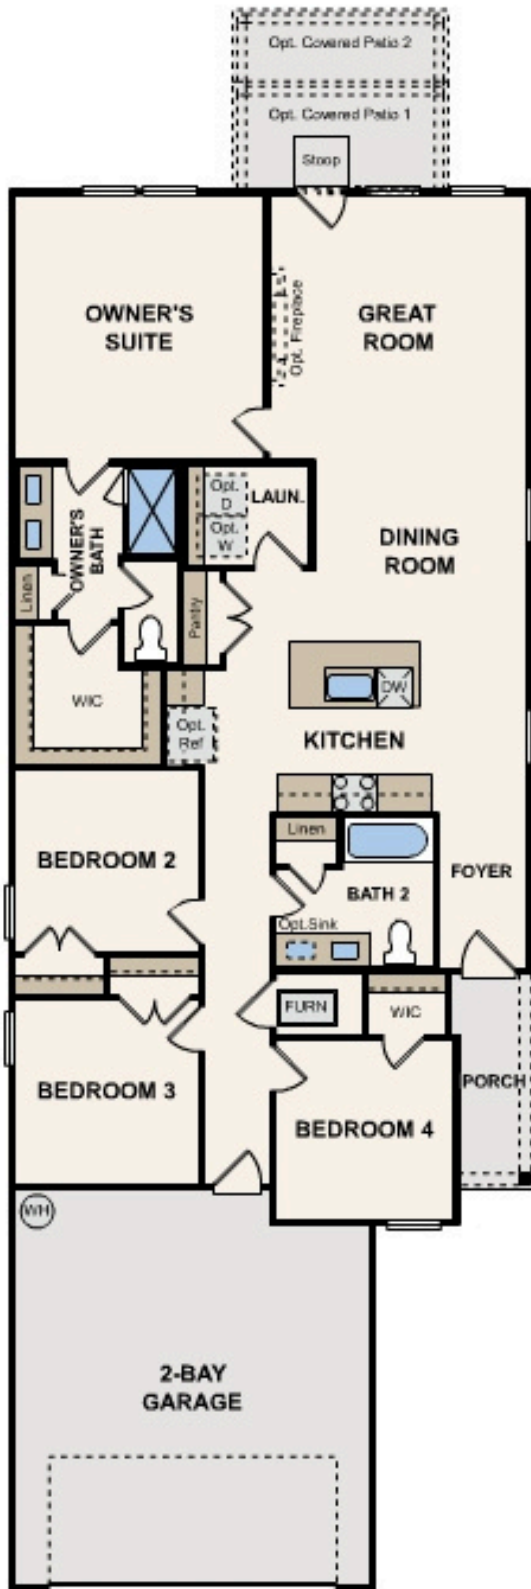

The Meadows at Stallion Run

Cedar | 1587 | *From \$299,990*

APPROX. 1,587 SQ. FT. | 1-STORY | 4 BEDS | 2 BATHS | 2-BAY GARAGE

Elevation A

Elevation B

Elevation C

Prices, plans, and terms are effective on the date of publication and subject to change without notice. Square footage/dimensions shown is only an estimate and actual square footage/dimensions will differ. Buyer should rely on his or her own evaluation of usable area. Depictions of homes or other features are artist conceptions. Hardscape, landscape, and other items shown may be decorator suggestions that are not included in the purchase price and availability may vary. ©2026 Century Communities, Inc.

OPT. OWNER'S BATH TUB

Prices, plans, and terms are effective on the date of publication and subject to change without notice. Square footage/dimensions shown is only an estimate and actual square footage/dimensions will differ. Buyer should rely on his or her own evaluation of usable area. Depictions of homes or other features are artist conceptions. Hardscape, landscape, and other items shown may be decorator suggestions that are not included in the purchase price and availability may vary. ©2026 Century Communities, Inc.