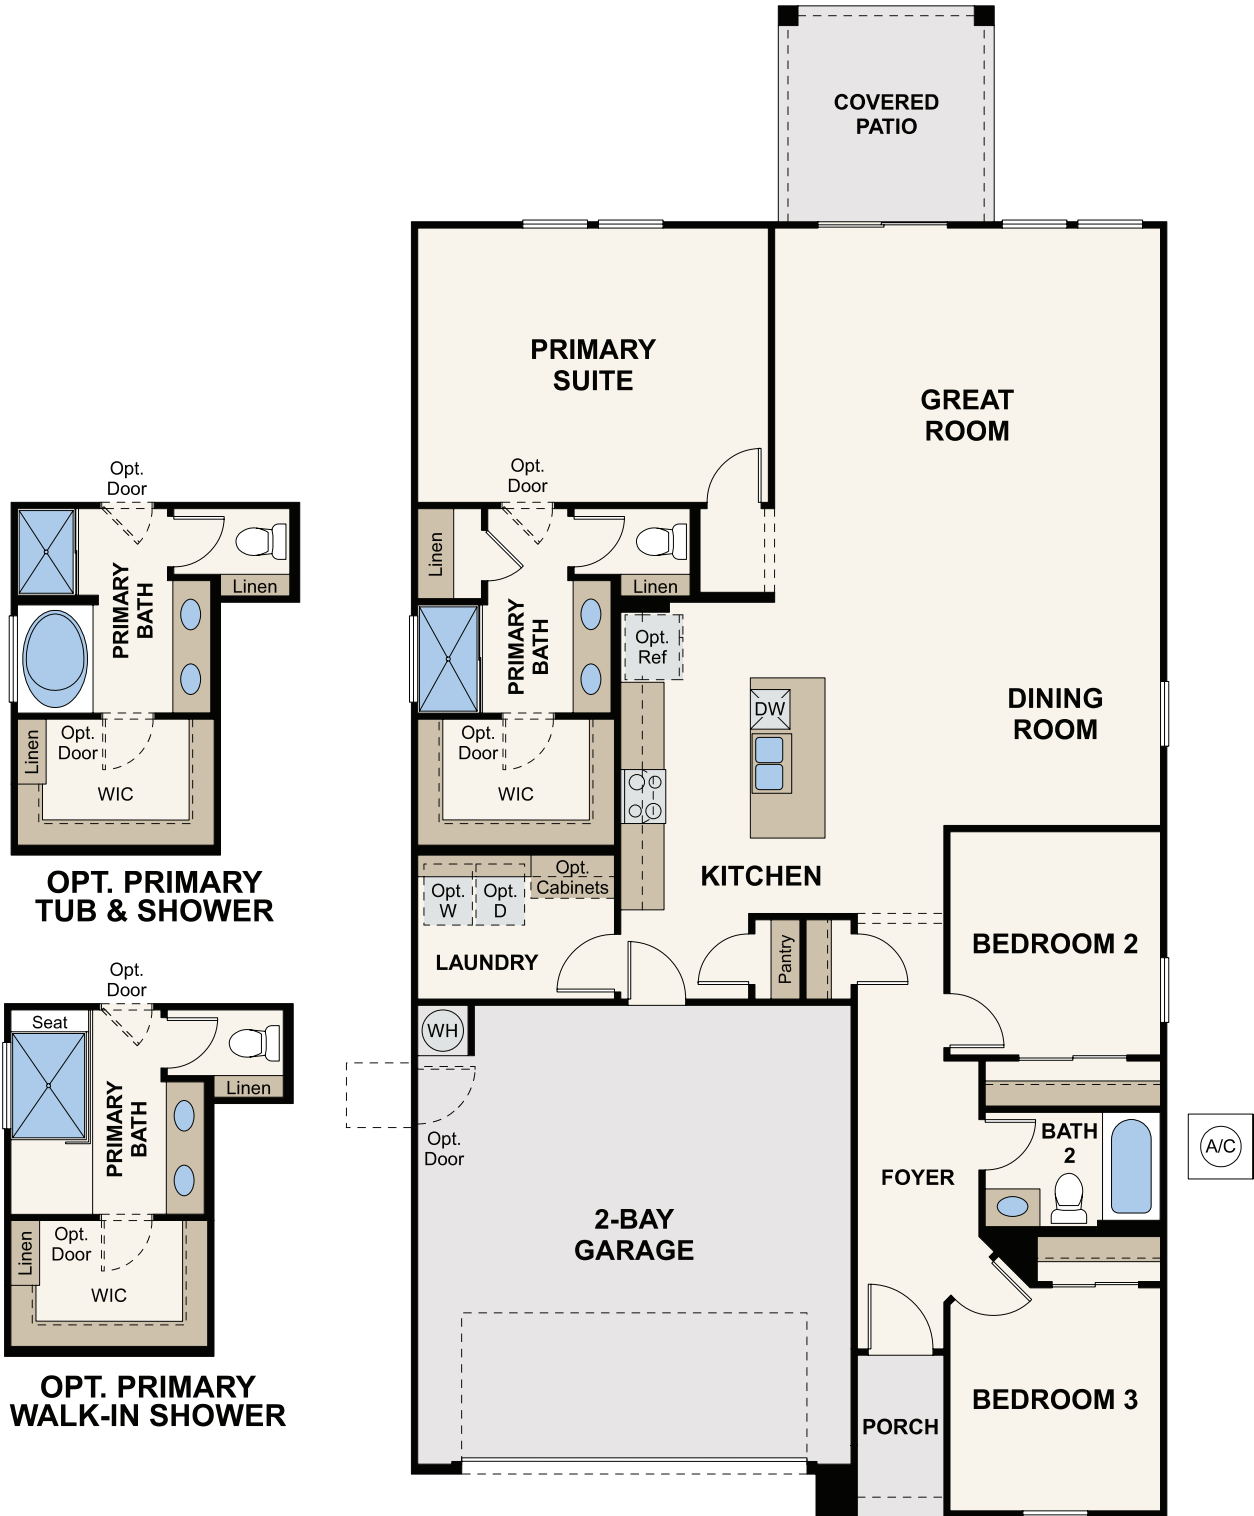

THE OVERLOOK COLLECTION AT MONTAÑA VISTA

DARTFORD

APPROX. 1,585 SQ. FT. | 1-STORY | 3 BEDROOMS | 2 BATHROOMS | 2-BAY GARAGE

ELEVATION A

ELEVATION B

ELEVATION C

Prices, plans, and terms are effective on the date of publication and subject to change without notice. Square footage/acreage shown is only an estimate and actual square footage/acreage will differ. Buyer should rely on his or her own evaluation of usable area. Depictions of homes or other features are artist conceptions. Hardscape, landscape, and other items shown may be decorator suggestions that are not included in the purchase price and availability may vary. ©2026 Century Communities, Inc. Rev. 01/13/2026

FLOOR PLAN

Prices, plans, and terms are effective on the date of publication and subject to change without notice. Square footage/acreage shown is only an estimate and actual square footage/acreage will differ. Buyer should rely on his or her own evaluation of usable area. Depictions of homes or other features are artist conceptions. Hardscape, landscape, and other items shown may be decorator suggestions that are not included in the purchase price and availability may vary. ©2026 Century Communities, Inc. Rev. 01/13/2026